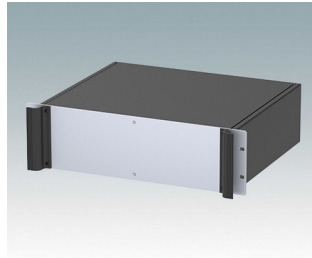

M6219359
COMBIMET 19" 3HEx365mm
Aluminium
Schwarz RAL 9005
132,5x482,6x365mm