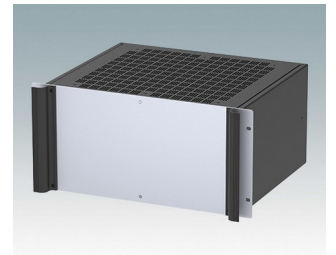

M6219569
COMBIMET 19" 5HEx365mm
Mit Lüftung
Aluminium
Schwarz RAL 9005
221x482,6x365mm