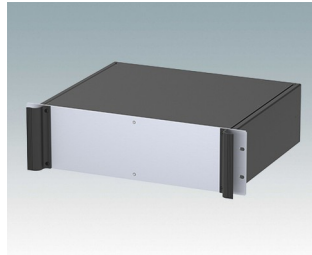

M6219359
COMBIMET 19" 3HEx365mm
Aluminium
Schwarz RAL 9005
132,5x482,6x365mm