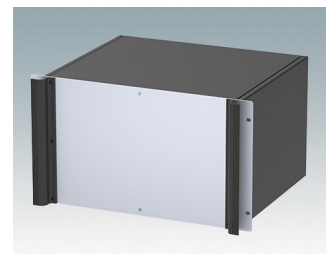

M6219659
COMBIMET 19" 6HEx365mm
Aluminium
Schwarz RAL 9005
266x482,6x365mm