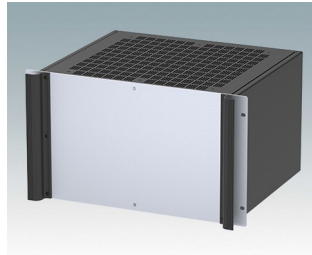

M6219669
COMBIMET 19" 6HEX365mm
Mit Lüftung
Aluminium
Schwarz RAL 9005
266x482,6x365mm