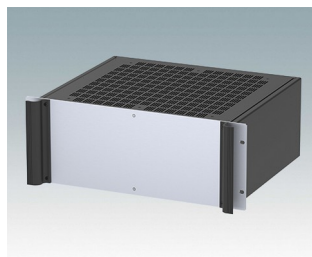

M6219469
COMBIMET 19" 4HEx365mm
Mit Lüftung
Aluminium
Schwarz RAL 9005
177x482,6x365mm