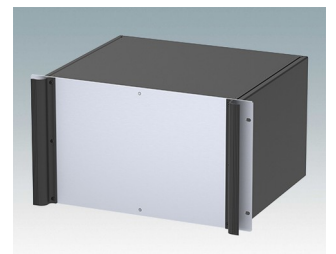

M6219659
COMBIMET 19" 6HEx365mm
Aluminium
Schwarz RAL 9005
266x482,6x365mm