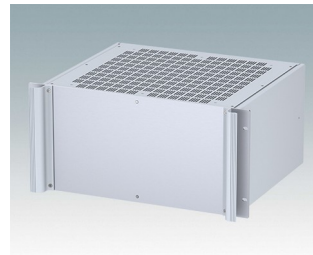

M6219565
COMBIMET 19" 5HEx365mm
Mit Lüftung
Aluminium
Lichtgrau RAL 7035
221x482,6x365mm