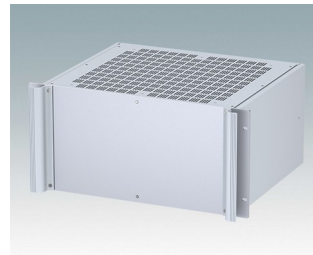

M6219565
COMBIMET 19" 5HEx365mm
Mit Lüftung
Aluminium
Lichtgrau RAL 7035
221x482,6x365mm