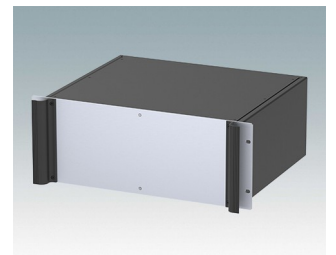

M6219459
COMBIMET 19" 4HEx365mm
Aluminium
Schwarz RAL 9005
177x482,6x365mm