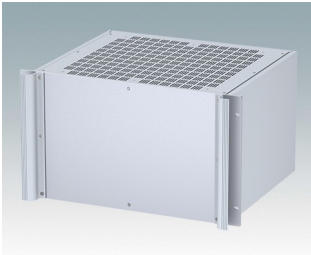

M6219665
COMBIMET 19" 6HEX365mm
Mit Lüftung
Aluminium
Lichtgrau RAL 7035
266x482,6x365mm