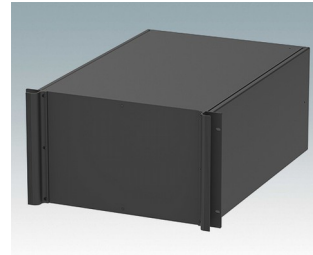

M6219679
COMBIMET 19" 6HEX610mm
Aluminium
Schwarz RAL 9005
266x482,6x609,6mm