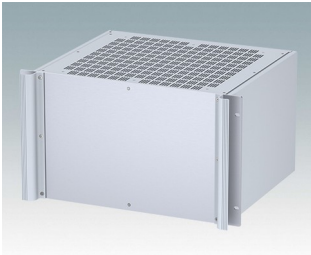

M6219665
COMBIMET 19" 6HEX365mm
Mit Lüftung
Aluminium
Lichtgrau RAL 7035
266x482,6x365mm