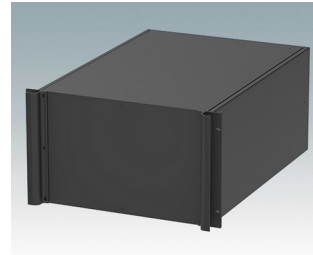

M6219679
COMBIMET 19" 6HEX610mm
Aluminium
Schwarz RAL 9005
266x482,6x609,6mm