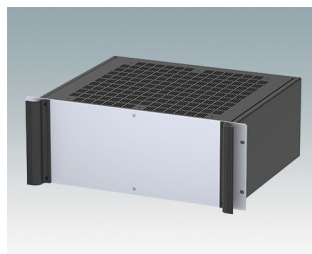

M6219469
COMBIMET 19" 4HEx365mm
Mit Lüftung
Aluminium
Schwarz RAL 9005
177x482,6x365mm