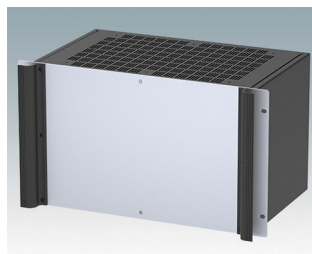

M6219649
COMBIMET 19" 6HEx265mm
Mit Lüftung
Aluminium
Schwarz RAL 9005
266x482,6x265mm