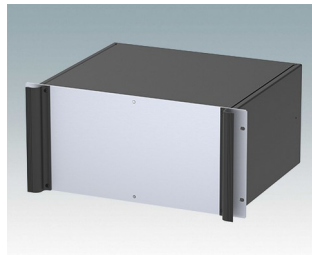

M6219559
COMBIMET 19" 5HEx365mm
Aluminium
Schwarz RAL 9005
221x482,6x365mm