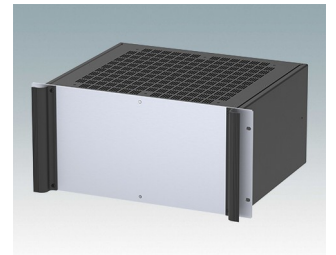

M6219569
COMBIMET 19" 5HEx365mm
Mit Lüftung
Aluminium
Schwarz RAL 9005
221x482,6x365mm