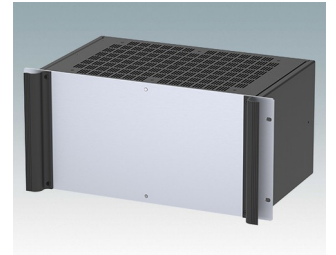

M6219549
COMBIMET 19" 5HEx265mm
Mit Lüftung
Aluminium
Schwarz RAL 9005
221x482,6x265mm