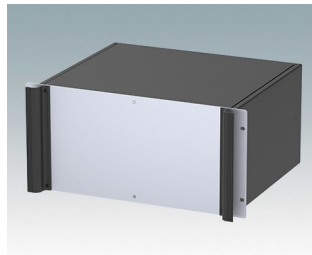

M6219559
COMBIMET 19" 5HEx365mm
Aluminium
Schwarz RAL 9005
221x482,6x365mm