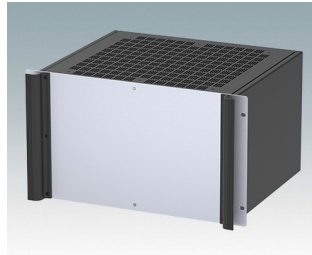

M6219669
COMBIMET 19" 6HEX365mm
Mit Lüftung
Aluminium
Schwarz RAL 9005
266x482,6x365mm