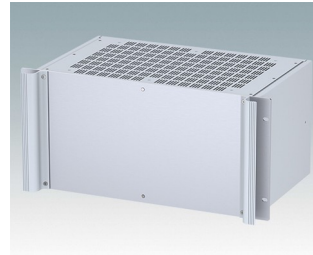

M6219545
COMBIMET 19" 5HEx265mm
Mit Lüftung
Aluminium
Lichtgrau RAL 7035
221x482,6x265mm