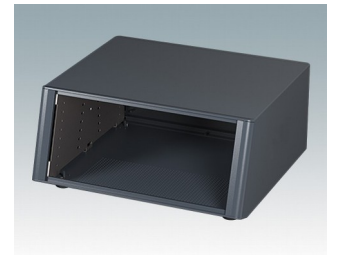

M6436354
Technomet SL315
Aluminium
Anthrazit RAL 7016
350x320x150mm